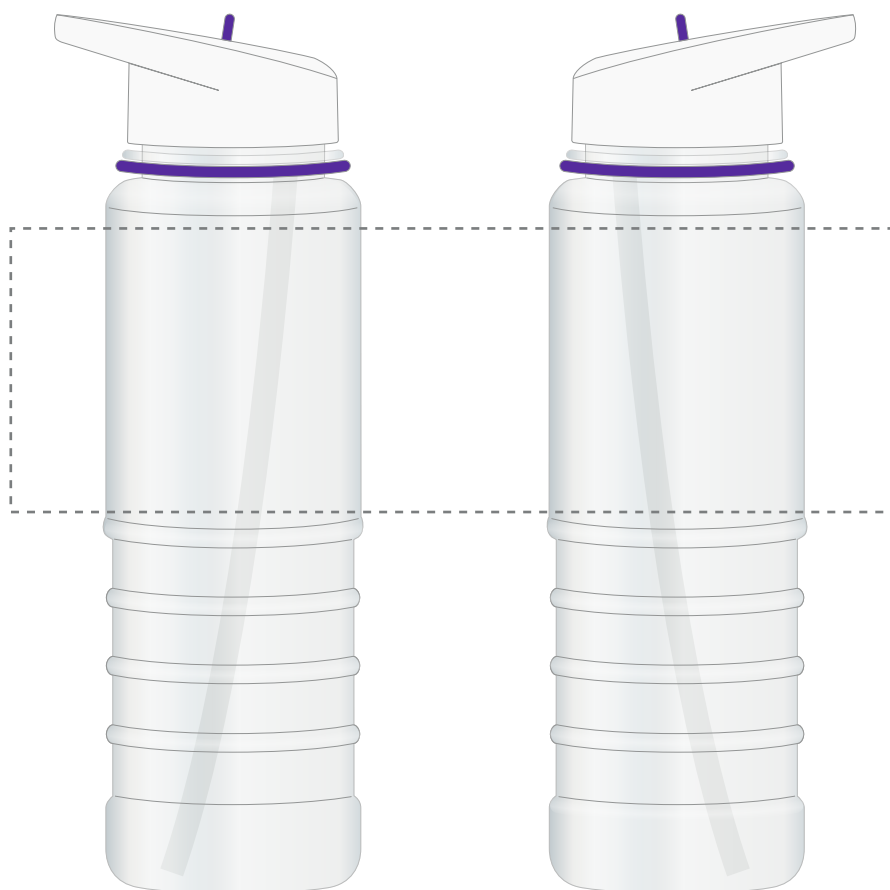

Your Ref:  
Our Ref:Quantity:  
Version: 1Product Code: MG9606  
Product Colour: PURPLE**PRINTING CONCERNS:**

We stock this item in the following colours

**PANTONE REFERENCE(S)**
 Full colour printing

ARTWORK SCALE 50%

LOGOS WILL BE DIRECTLY OPPOSITE  
LOGOS WILL NOT BE DIRECTLY OPPOSITE

Product Image for visualisation  
- colours may vary

The dashed line is to demonstrate print area and will not appear on your printed item